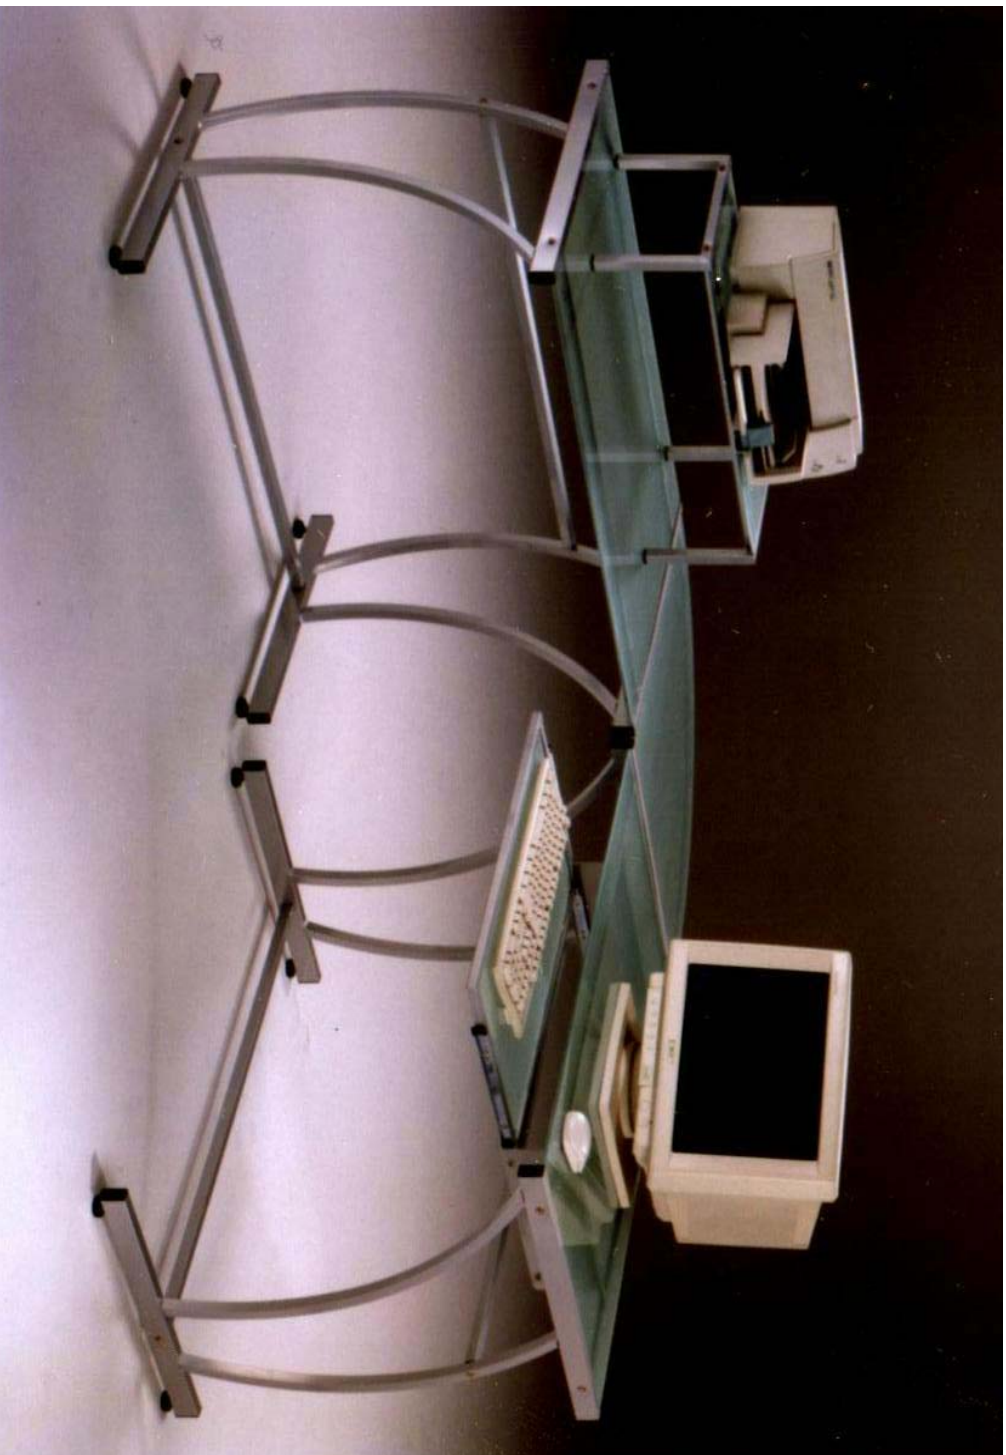

### Raw Materials:

Glass / Metal Plate & Tube for shelf

### Colour / Finished:

White frosted glass / powder coated  
silver frame #CL321W

Or

Green frosted glass / powder coated  
silver frame #CL321G

### Overall Size:

(Table 1) 940W x 600D x 950H mm  
(incl. Shelf)  
(Table 2) 940W x 600D x 735H mm  
(Corner) 600W x 600D x 735H mm

Complete Unit Illustrated - Accessories are not included